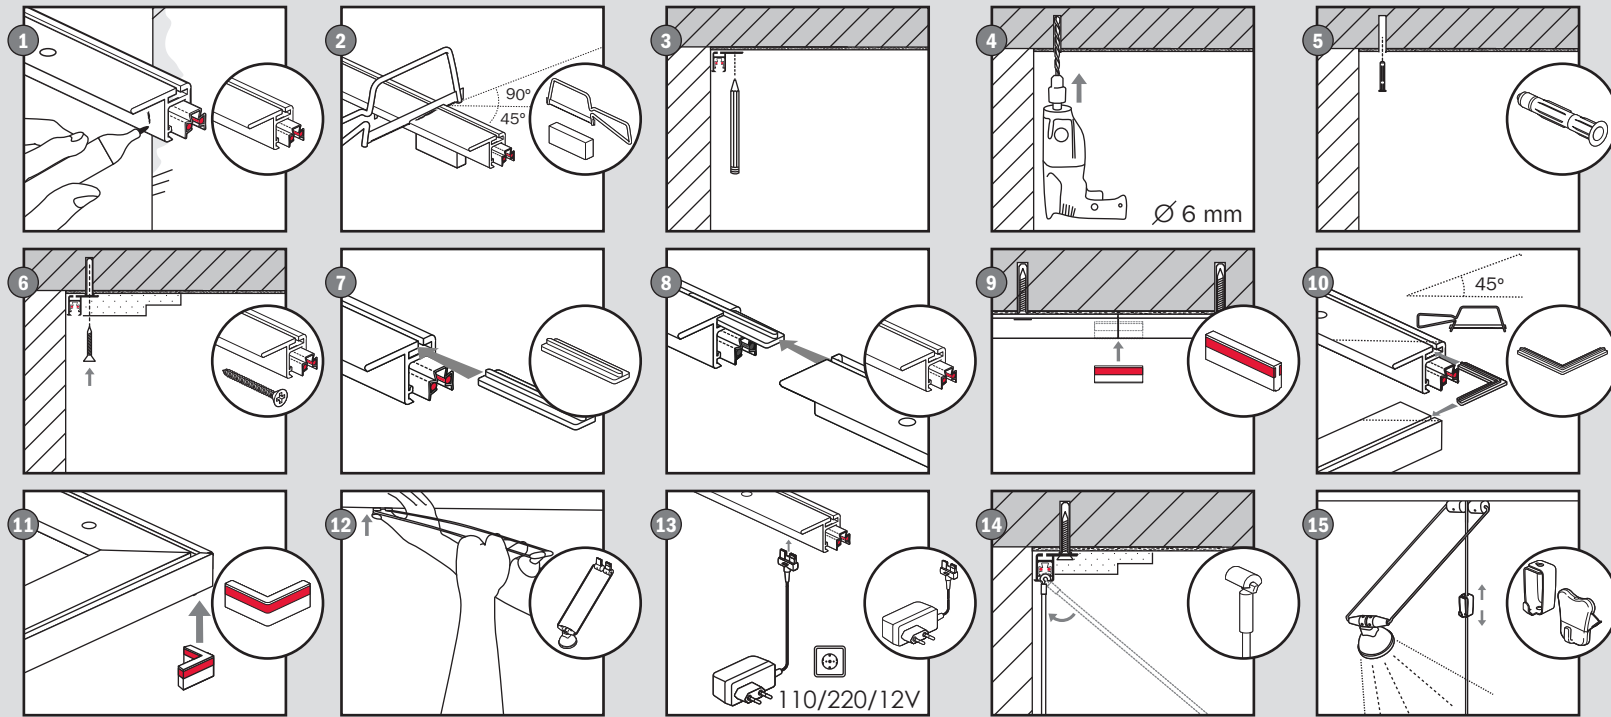

**STAS multirail flat 12V**  
**manual**

Eindhoven - The Netherlands  
[www.stasgroup.com](http://www.stasgroup.com)

 : [www.stasgroup.com](http://www.stasgroup.com) + YouTube

 STAS armatures manual